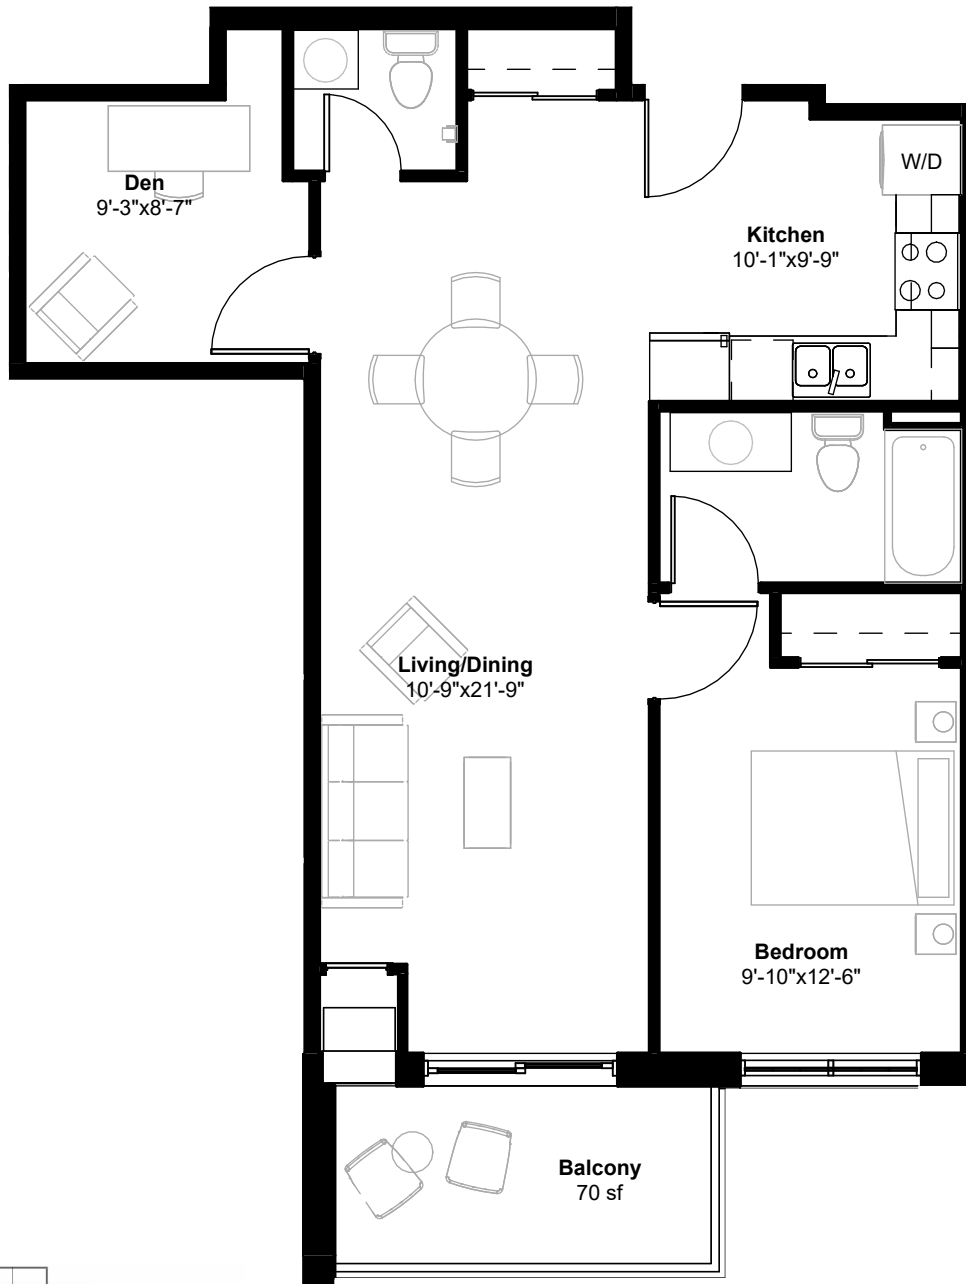

PORT PICTON

TAYLOR

1 BEDROOM + DEN

Unit 208, 308, 408

754 sf

1 Bedroom + Den

1.5 Bathroom

All illustrations are artist's concepts. All plans and dimensions are approximated and subject to change without notice. Note that plans and room dimensions may vary according to elevation. E&O.E.