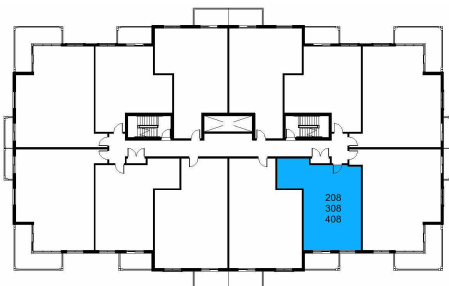

PORT PICTON

TAYLOR

1 BEDROOM + DEN

Unit 208, 308, 408

754 sf

1 Bedroom + Den

1.5 Bathroom

All illustrations are artist's concepts. All plans and dimensions are approximated and subject to change without notice. Note that plans and room dimensions may vary according to elevation. E&O.E.